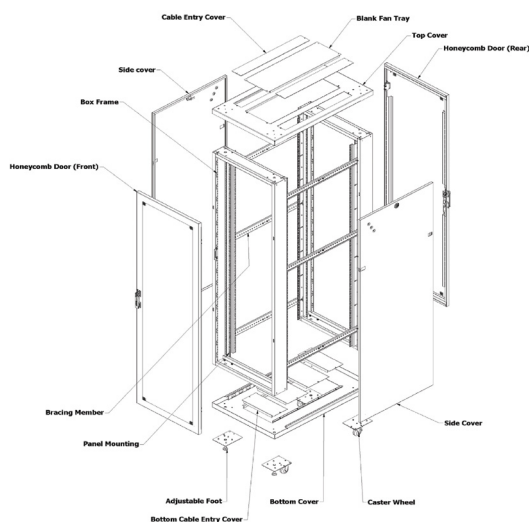

Legrand Cabinets

Freestanding Cabinets

Freestanding Cabinets		RU	600 x 600	600 x 800	600 x 1000	800 x 800	800 x 1000	800 x 1200
Legrand		27	SR 27606 BAV	—	—	SR 27808 BAV	—	—
		42	—	SR 42608 BAV	SR 42610 BAV	SR 42808 BAV	SR 42810 BAV	SR 42812 BAV
		45	—	—	—	SR 45808 BAV	SR 45810 BAV	SR 45812 BAV
		47	—	—	—	SR 47808 BAV	—	SR 47812 BAV

Accessorie		Compatibility		Pack Size		
Legrand		Shelves Fixed	494 x 385	For 600 x 600 Cabinets	1	MV SSR 0606
			494 x 485	For 600 x 800 Cabinets	1	MV SSR 0608
			494 x 685	For 600 x 1000 Cabinets	1	MV SSR 0610
			694 x 585	For 800 x 800 Cabinets	1	MV SSR 0808
			694 x 785	For 800 x 1000 Cabinets	1	MV SSR 0810
		Fan Kits	2 Fans	For 600 deep Cabinets	1	SR FTR 0600
			3 Fans	For 800 deep Cabinets	1	SR FTR 0800
			4 Fans	For 1000 deep Cabinets	1	SR FTR 1000
			4 Fans	For 1200 deep Cabinets	1	SR FTR 1200
		Plinth (100mm High)	For 600 x 600 Cabinets		1	SR PL 0606
			For 600 x 800 Cabinets		1	SR PL 0608
			For 600 x 1000 Cabinets		1	SR PL 0610
			For 800 x 800 Cabinets		1	SR PL 0808
			For 800 x 1000 Cabinets		1	SR PL 0810
			For 800 x 1200 Cabinets		1	SR PL 8012

Legrand		1U Cable management with quick fixings	1	0 465 22
		1U Cable entry brush plate	1	0 465 28
		1U Cable management bar with ABS Cover	1	6 465 19
		1U Cable management bar feedthrough	1	6465 20